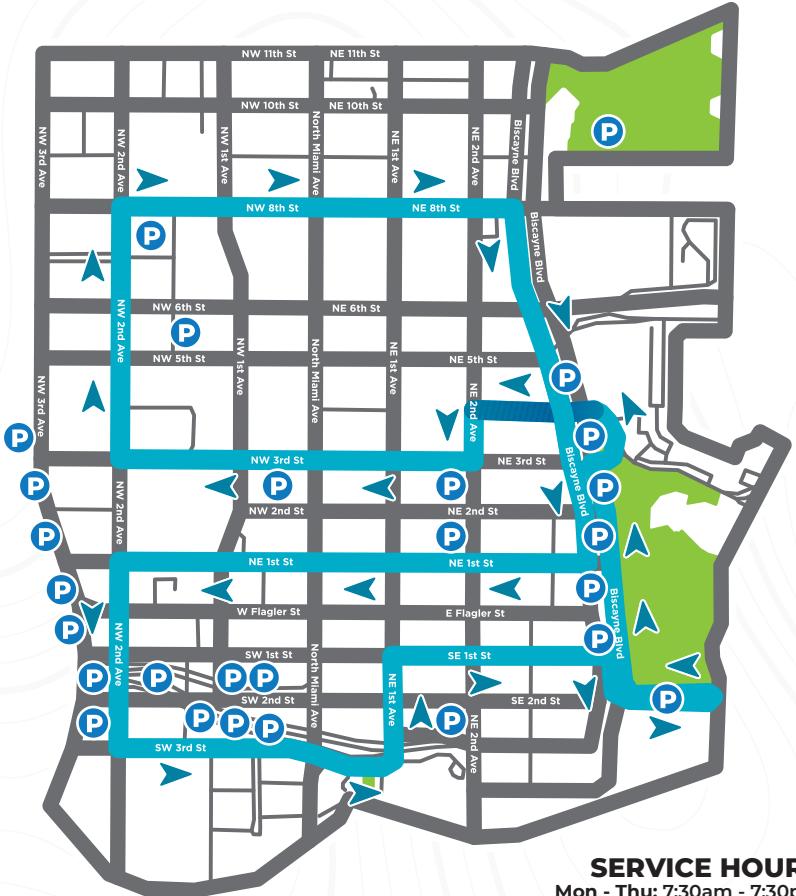

DOWNTOWN CIRCULATOR

Fixed-Route Map

P – MPA Garage / Preferred surface parking lot with access to Downtown Circulator

SERVICE HOURS
 Mon - Thu: 7:30am - 7:30pm
 Friday: 7:30am - 11:30pm
 Saturday: 10am - 11:30pm
 Sunday: 10am - 9pm