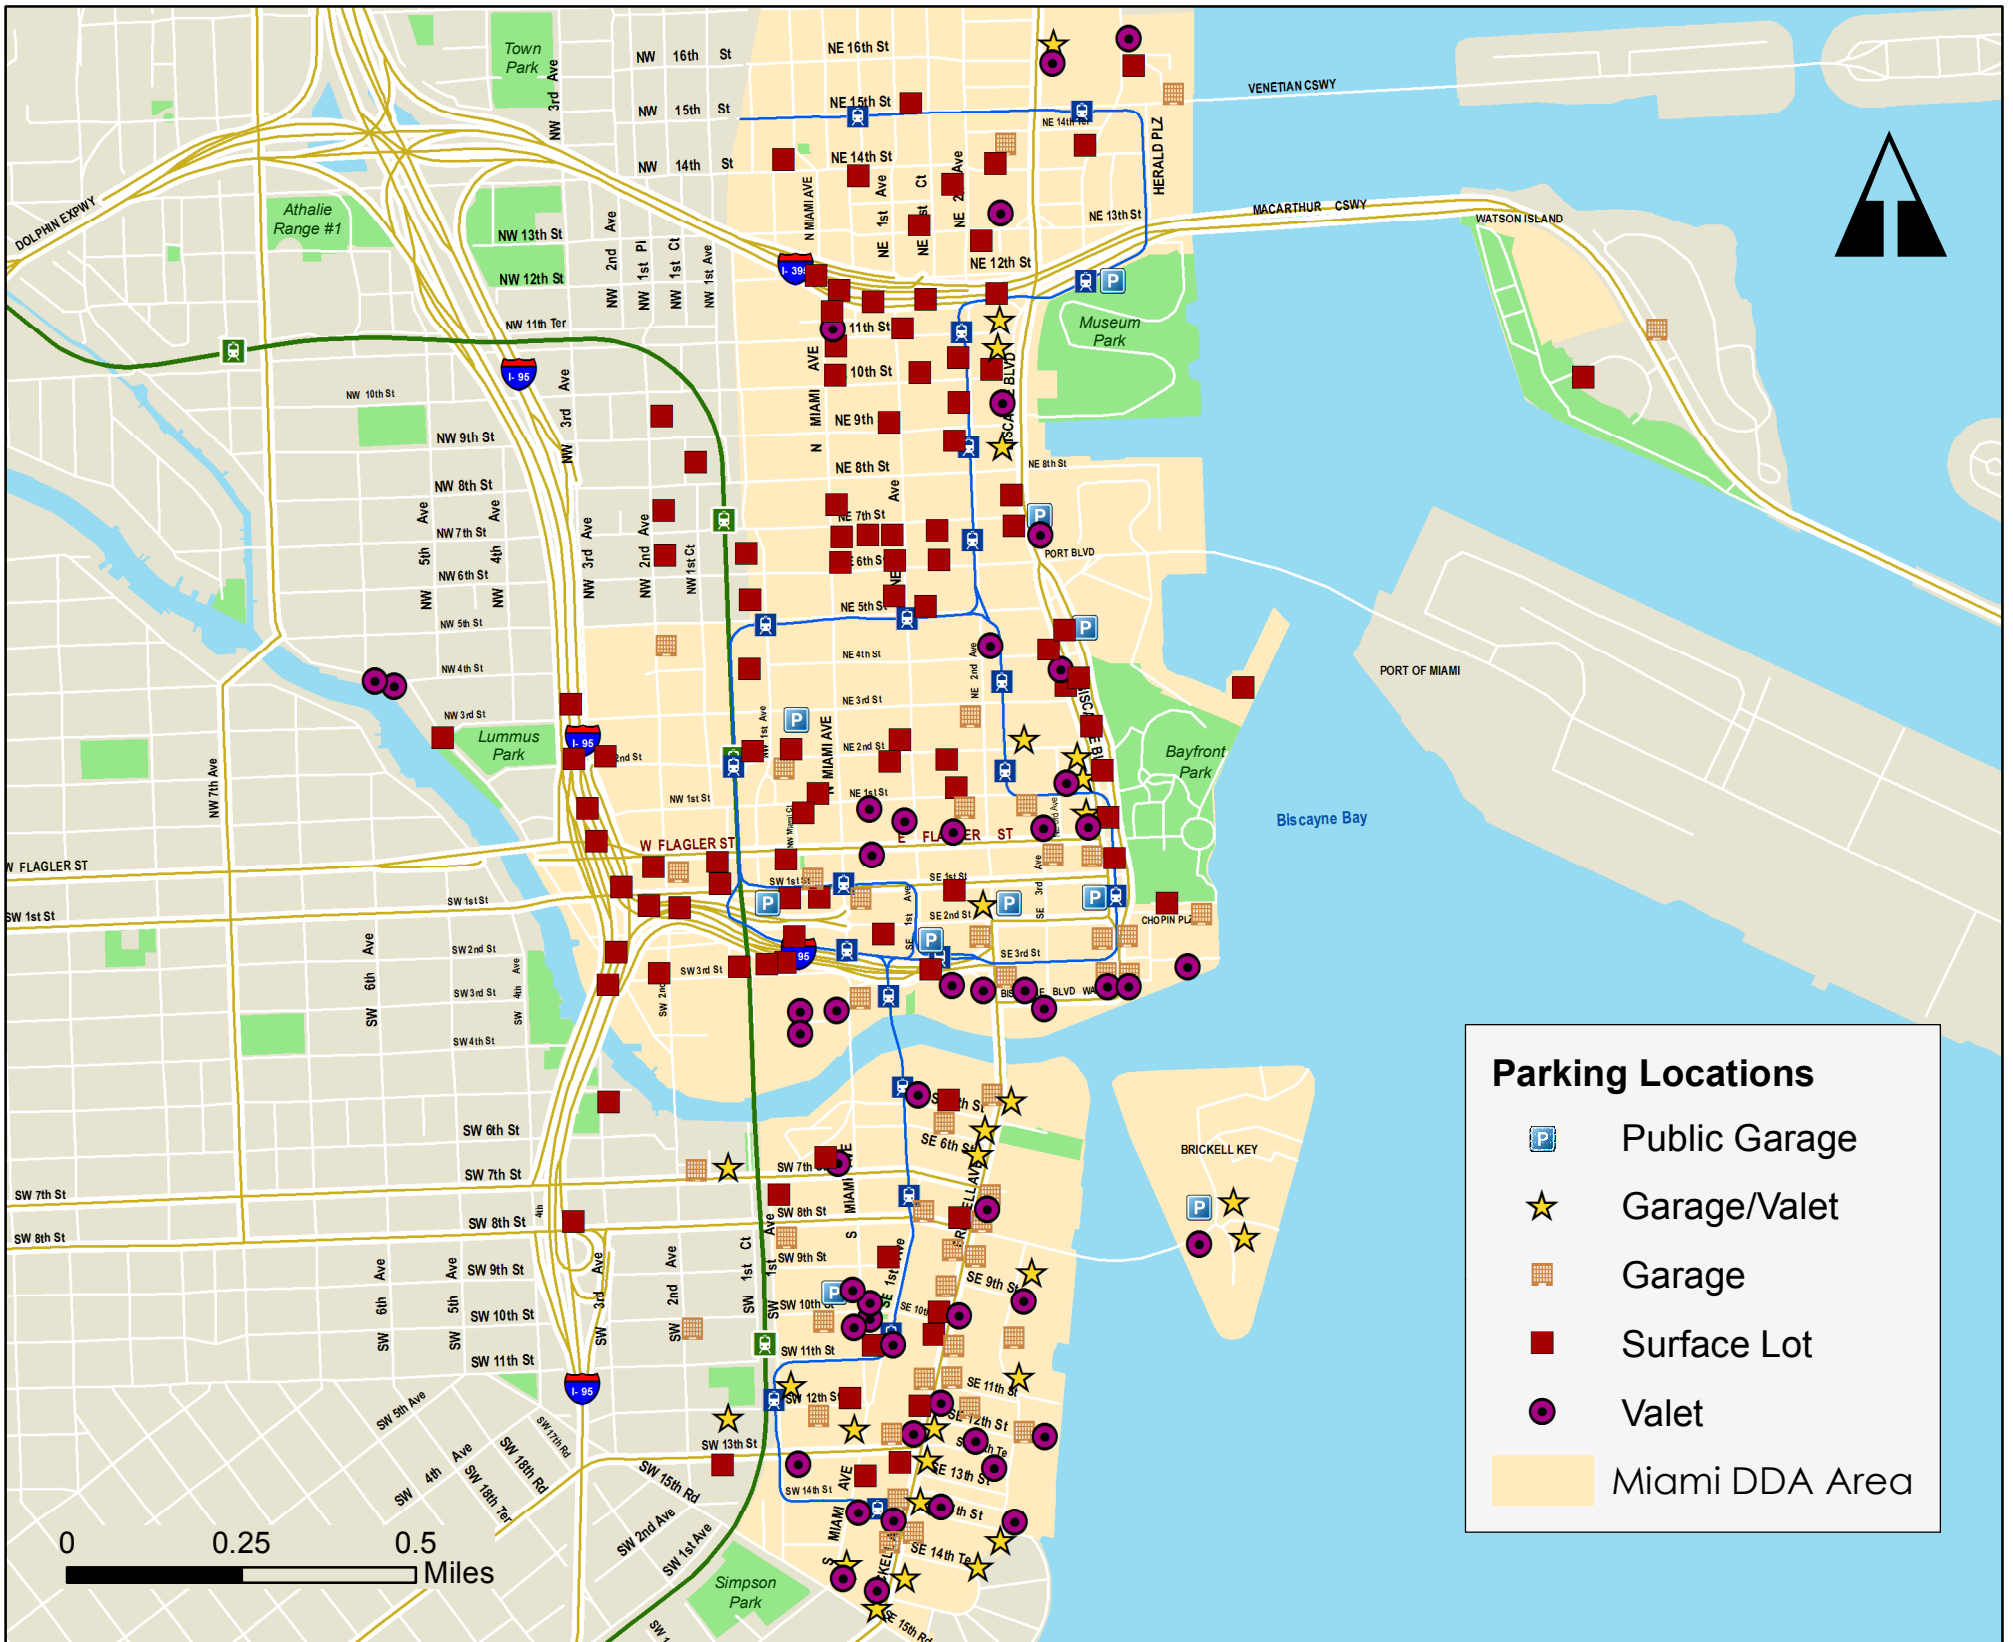

Name	Address	Property Type	Name	Address	Property Type	Name	Address	Property Type
Imperia	20 Biscayne Blvd	Valet	Grand Central	700 N Miami Ave	Surface Lot	Suntrust Main Garage	1 SE 3rd Ave	Garage
50 Biscayne	50 Biscayne Blvd	Garage/Valet	Players' Lot	1001 N Miami Ave	Surface Lot	River Park Hotel	100 SE 4th St	Valet
New World Tower	100 Biscayne Blvd	Garage/Valet	One Flagler	14 NE 1st Ave	Valet	Brickell on the River	35 SE 5th St	Valet
B2 Hotel	146 Biscayne Blvd	Garage/Valet	Chino Lot	222 NE 1st Ave	Surface Lot	77 & 99 SE 5th St	77 & 99 SE 5th St	Surface Lot
Bayside/Bayfront Parking	301 Biscayne Blvd	Surface Lot	Christ Fellowship Church	500 NE 1st Ave	Surface Lot	Public Self-Parking	35 SE 5th St	Surface Lot
Bayside Lot	330 Biscayne Blvd	Surface Lot	Bum Lot	600 NE 1st Ave	Surface Lot	Perricones	15 SE 10th St	Valet
Holiday Inn Marina Park	340 Biscayne Blvd	Surface Lot	Sin Bin	906 NE 1st Ave	Surface Lot	Solaris at Brickell Bay	186 SE 12th Terr	Valet
First United Methodist Church	400 Biscayne Blvd	Surface Lot	Seybold Building	36 NE 1st St	Valet	Emerald at Brickell Condo Association	218 SE 14th St	Garage/Valet
Bayside Marketplace	401 Biscayne Blvd	Public Garage	Gilbert	151 NE 1st St	Surface Lot	Fortune House Hotel	185 SE 14th Terr	Garage/Valet
American Airlines Arena	601 Biscayne Blvd	Public Garage	Dupont	170 NE 1st St	Garage	Black Bird Ordinary	729 SW 1st Ave	Surface Lot
American Airlines Arena Valet	601 Biscayne Blvd	Valet	Suntrust Annex Garage	255 NE 1st St	Garage	Neo Vertika Condo	690 SW 1st Ct	Garage/Valet
Freedom Tower	666 Biscayne Blvd	Surface Lot	Tuyo	415 NE 2nd Ave	Valet	Senior Lot	30 SW 1st St	Surface Lot
American Airlines Arena Lot	700 Biscayne Blvd	Surface Lot	Mekka Lot	950 NE 2nd Ave	Surface Lot	Robert's Garage	35 SW 1st St	Garage
Marina Blue Condo	888 Biscayne Blvd	Garage/Valet	Captain Harry's	1044 NE 2nd Ave	Surface Lot	Cultural Arts Garage	90 SW 1st St	Public Garage
900 Biscayne	800 Biscayne Blvd	Garage/Valet	Robin's Lot	54 NE 2nd St	Surface Lot	Moseley Lot	115 SW 1st St	Surface Lot
89 #127	1000 Biscayne Blvd	Surface Lot	Vicayne	253 NE 2nd St	Garage/Valet	Aloft Hotel Brickell	1001 SW 2nd Ave	Garage
Ten Museum Park	1040 Biscayne Blvd	Garage/Valet	Caviche 105	105 NE 3rd Ave	Valet	Hartman Yacht Maintenance	501 SW 3rd Ave	Surface Lot
Marquis	1100 Biscayne Blvd	Garage/Valet	College Station Garage	190 NE 3rd St	Public Garage	Ivy	90 SW 3rd St	Valet
Perez Art Museum Miami	1101 Biscayne Blvd	Public Garage	Baby Lot	121 NE 5th St	Surface Lot	Mint	92 SW 3rd St	Valet
Biscayne Garage	1400 Biscayne Blvd	Garage	Post Lot	125 NE 6th St	Surface Lot	McCormick Building	111 SW 3rd St	Surface Lot
Omni Center	1501 Biscayne Blvd	Garage/Valet	Gromer Employee	44 NE 7th St	Surface Lot	Bly's Plank, Inc	205 SW 3rd St	Surface Lot
Hilton Miami Downtown	1545 Biscayne Blvd	Valet	Bum Lot North	50 NE 7th St	Surface Lot	Latitude on the River	185 SW 7th St	Garage
JW Marriott Marquis Hotel	255 Biscayne Blvd Way	Valet	Freedom Lot	150 NE 7th St	Surface Lot	Brickell Bayview Centre	80 SW 8th St	Garage
Epic Hotel & Residences	270 Biscayne Blvd Way	Valet	Duty Free	154 NE 9th St	Surface Lot	Camden Brickell	50 SW 10th St	Garage
444 Brickell	444 Brickell Ave	Garage	U-Haul	129 NE 10th St	Surface Lot	Hampton Inn & Suites	50 SW 12th St	Garage
Icon Brickell Master Association	465 Brickell Ave	Garage/Valet	Club Space	20 NE 11th St	Surface Lot	Axis on Brickell	79 SW 12th St	Garage/Valet
500 Brickell	500 Brickell Ave	Garage/Valet	Club E11even	29 NE 11th St	Surface Lot/Valet	Brickell First	110 SW 12th St	Garage/Valet
500 Brickell	502 Brickell Ave	Garage	Eagle Lot	127 NE 11th St	Surface Lot	Gyu Kaku	60 SW 13th St	Valet
Brickell World Plaza	600 Brickell Ave	Garage/Valet	The Station	62 NE 14th St	Surface Lot	Infinity at Brickell	60 SW 13th St	Garage/Valet
700 Brickell	700 Brickell Ave	Surface Lot	Venetia	555 NE 15th St	Garage	Publix	134 SW 13th St	Surface Lot
701 Brickell	701 Brickell Ave	Garage	School Board Parking Lot #7	NE 15th St & NE 1st Ct	Surface Lot	Allied Parking	60 W Flagler St	Surface Lot
Brickell Office Plaza	777 Brickell Ave	Garage	Trinity Cathedral	464 NE 16th St	Surface Lot	Coral Lot	116 W Flagler St	Surface Lot
Truluck's	777 Brickell Ave	Valet	Courthouse Center	375 NW 1st Ave	Garage	Museum Tower	150 W Flagler St	Garage
800 Brickell	800 Brickell Ave	Garage	Cindy Lot	29 NW 1st St	Surface Lot	South Florida Parking	200 W Flagler St	Surface Lot
One Brickell Square	801 Brickell Ave	Garage	City National Lot	46 NW 1st St	Surface Lot	Lot A - Government Center	200 NW 1st Ave	Surface Lot
Key International, Inc.	848 Brickell Ave	Garage	Rohde Building State Garage	401 NW 2nd Ave	Garage	Lot B - Government Center	430 NW 1st Ave	Surface Lot
888 Brickell	888 Brickell Ave	Surface Lot	Charlie Lot	49 NW 2nd St	Surface Lot	Lot C - Government Center	430 NW 1 Ave	Surface Lot
The Plaza On Brickell	951 Brickell Ave	Valet	Hickman Lot	275 NW 2nd St	Surface Lot	Lot D - Government Center	100 NW 6th St	Surface Lot
999 Brickell	999 Brickell Ave	Garage	Courthouse Garage	40 NW 3rd St	Public Garage	Lot E - Adrienne Arsht Center	N Bayshore Dr & NE 14th Terr	Surface Lot

Source: Miami-Dade County ITD; Miami DDA Updated October 2014