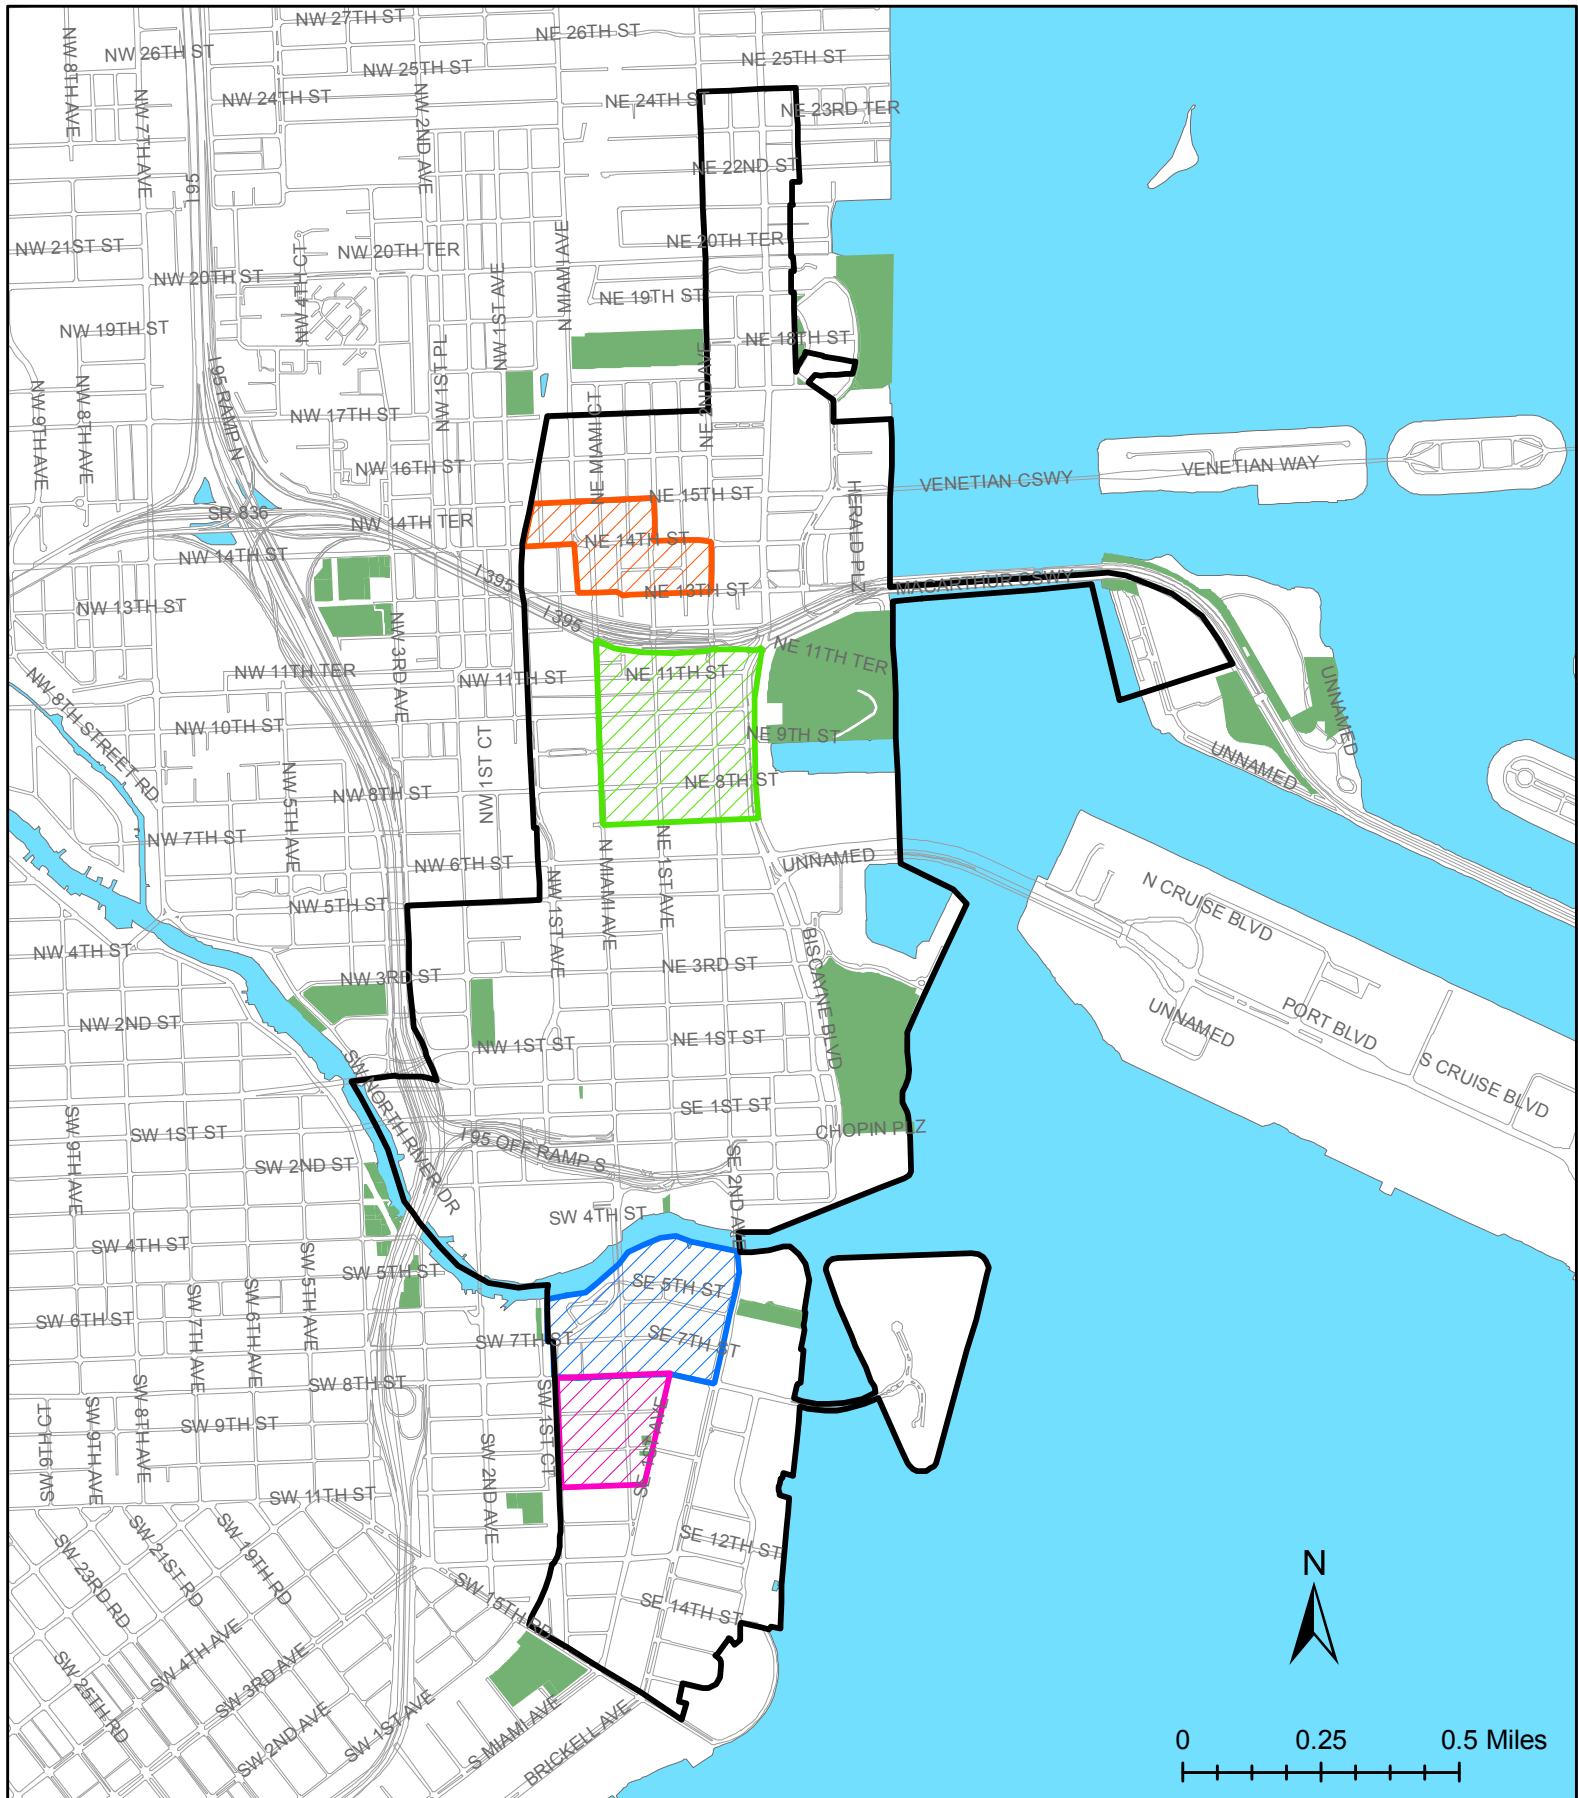

# Downtown Special Entertainment Districts

- DDA Area Boundary
- Parks
- Brickell Riverside Entertainment District
- Park West Entertainment District
- Brickell Village Entertainment District
- Media Entertainment District